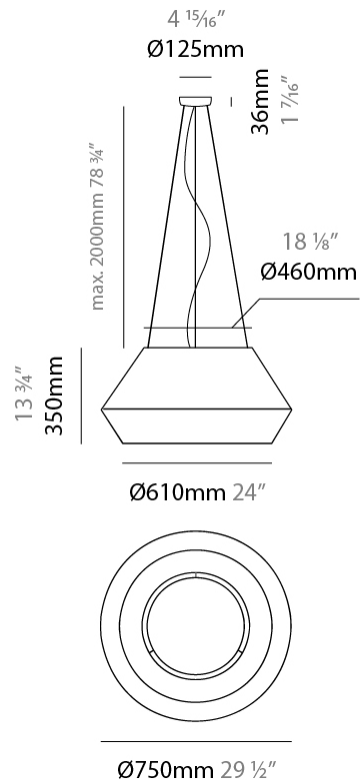

1. To build a product code in our configurator select the specify button on the base model # product page
2. To build a manual product code on this datasheet choose from the options listed below in blue font and add the suffix to the base model #

GENERAL

Series: Banyo _____
Partner: Ole _____
Division: Design _____
Installation: Suspension _____
Product Type: Pendant _____
Mounting Location: Ceiling _____
Light Distribution: Direct _____

PHYSICAL

Shape: Dome _____
Diameter (mm): 750 _____
Diameter (in): 29 1/2 _____
Height (mm): 350 _____
Height (in): 13 3/4 _____
Max. Overall Height (mm): 2350 _____
Max. Overall Height (in): 92 1/2 _____
Weight (kg): 10 _____
Weight (lbs): 22.05 _____
Diffuser: Satin Glass _____
Fixture Finish: BEI / BLK / BLU / COG / DGN / GRY / MRN / MOC / MUS / OLV / SIL / STN / TER / WHI _____
Holder Finish: MBK _____
Accent Finish: MBK _____
Fixture Material: Fabric Cord / Metal _____
Primary Material: Fabric - Recycled _____
Cable Details: 2000mm/78 3/4" Cable - Transparent _____
Upon Request: Matte White Holder _____

ELECTRICAL

Number of Lamps: 3 _____
Lamp Type: LED Retrofit _____
Lamp Shape: A19 _____
Bulb Included: Bulb Not Included _____
Max. Wattage Per Lamp (W): 15 _____
Lamp Base: E26 _____
Input Voltage (V): 120 _____
Upon Request: 277Vac / GU24 _____

LED

OPTICAL

RATINGS AND CERTIFICATIONS

Certified By: Certified for North American Standards _____
IP rating: IP20 _____