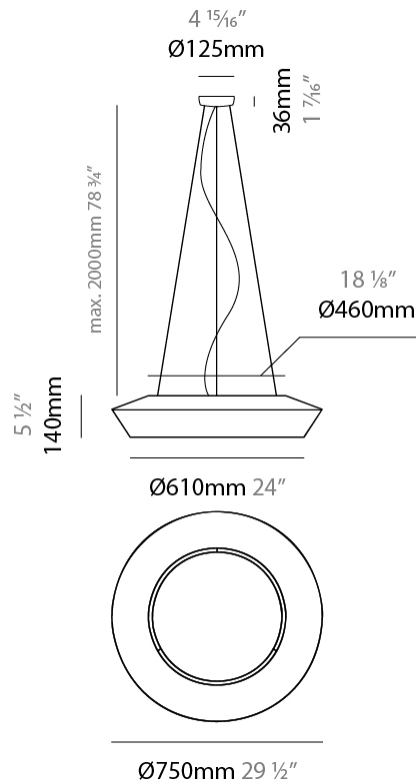

BANYO SUSPENSION

D111003-

base number Finish
Options

1. To build a product code in our configurator select the specify button on the base model # product page
2. To build a manual product code on this datasheet choose from the options listed below in blue font and add the suffix to the base model #

GENERAL

Series: Banyo
Partner: Ole
Division: Design
Installation: Suspension
Product Type: Pendant
Mounting Location: Ceiling
Light Distribution: Direct

PHYSICAL

Shape: Disc
Diameter (mm): 750
Diameter (in): 29 1/2
Height (mm): 140
Height (in): 5 1/2
Max. Overall Height (mm): 2140
Max. Overall Height (in): 84 1/4
Weight (kg): 10
Weight (lbs): 22.05
Diffuser: Satin Glass
Fixture Finish: BEI / BLK / BLU / COG / DGN / GRY / MRN / MOC / MUS / OLV / SIL / STN / TER / WHI
Holder Finish: MBK
Accent Finish: MBK
Fixture Material: Fabric Cord / Metal
Primary Material: Fabric - Recycled
Cable Details: 2000mm/78 3/4" Cable - Transparent
Upon Request: Matte White Holder

ELECTRICAL

Number of Lamps: 3
Lamp Type: LED Retrofit
Lamp Shape: A19
Bulb Included: Bulb Not Included
Max. Wattage Per Lamp (W): 15
Lamp Base: E26
Input Voltage (V): 120
Upon Request: 277Vac / GU24

LED

OPTICAL

RATINGS AND CERTIFICATIONS

Certified By: Certified for North American Standards
IP rating: IP20

PROJECT
TYPE
SPECIFIER
QUANTITY
DATE